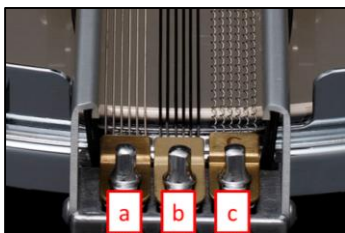

TAMA

CONCERT PERCUSSION

NEW STARPHONIC BRAVURA Concert Snare Drum

6"x14" Snare Drum with Multi Snare Frame

Available: May 2020

CMP146MF-GMC

CMP146MF

- **Size:** 6"x14"
- **Shell:** 6.0mm, 7ply 100% Maple shell
- **Hoop:** Grooved Straight Hoop (10 lugs)
- **Strainer:** MLS50AC w/ Multi Snare Frame
- **Butt:** MLS50AB w/ Multi Snare Frame
- **Snare Wire:**
Nickel Wound Round Guitar String (6 strands)
Black Nylon Coated Stainless Steel Wire (6 strands)
Hi-Carbon Coil Snare Wire (6 strands)
- **Available Finishes:**
Gloss Mocha Brown (GMC), Piano Black (PBK)

PVC/SRP: € 799.00

Multi Snare Frame

- Newly developed Multi Snare Frame unit enables adjusting tension of 3 different snare wires and distance from the snare side head separately.
- Tensions of 3 snare wires could be adjusted both individually and altogether.
- Frame unit is detachable with keeping the setting of snare wire tensions for the secure transportation and quick set up.

Long Tension Bolt

The long tension bolts protect the Multi Snare Frame when the drum is put down or not in use. It also prevents the assembly from being impeded in any way while the drum is being played.

3 strands each of Black Nylon Coated Stainless Steel Wire in the outside provides rich body and control the sustain of shell.

Linear Drive Strainer w/ Fine Adjuster

By turning round knob below the strainer, you can change the tension of 6 strands of Nickel Wound Round Guitar Strings with maintaining the tension of Black Nylon Coated Stainless Steel Wire. This helps adjust sensitivity of snare wire without choking resonance of snare drum.