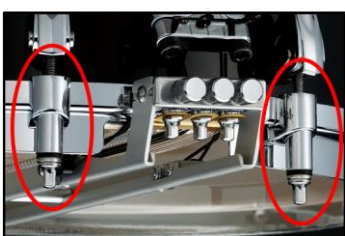

PVC/SRP: € 799.00

Multi Snare Frame

- Newly developed Multi Snare Frame unit enables adjusting tension of 3 different snare wires and distance from the snare side head separately.
- Tensions of 3 snare wires could be adjusted both individually and altogether.
- Frame unit is detachable with keeping the setting of snare wire tensions for the secure transportation and quick set up.

Long Tension Bolt

The long tension bolts protect the Multi Snare Frame when the drum is put down or not in use. It also prevents the assembly from being impeded in any way while the drum is being played.